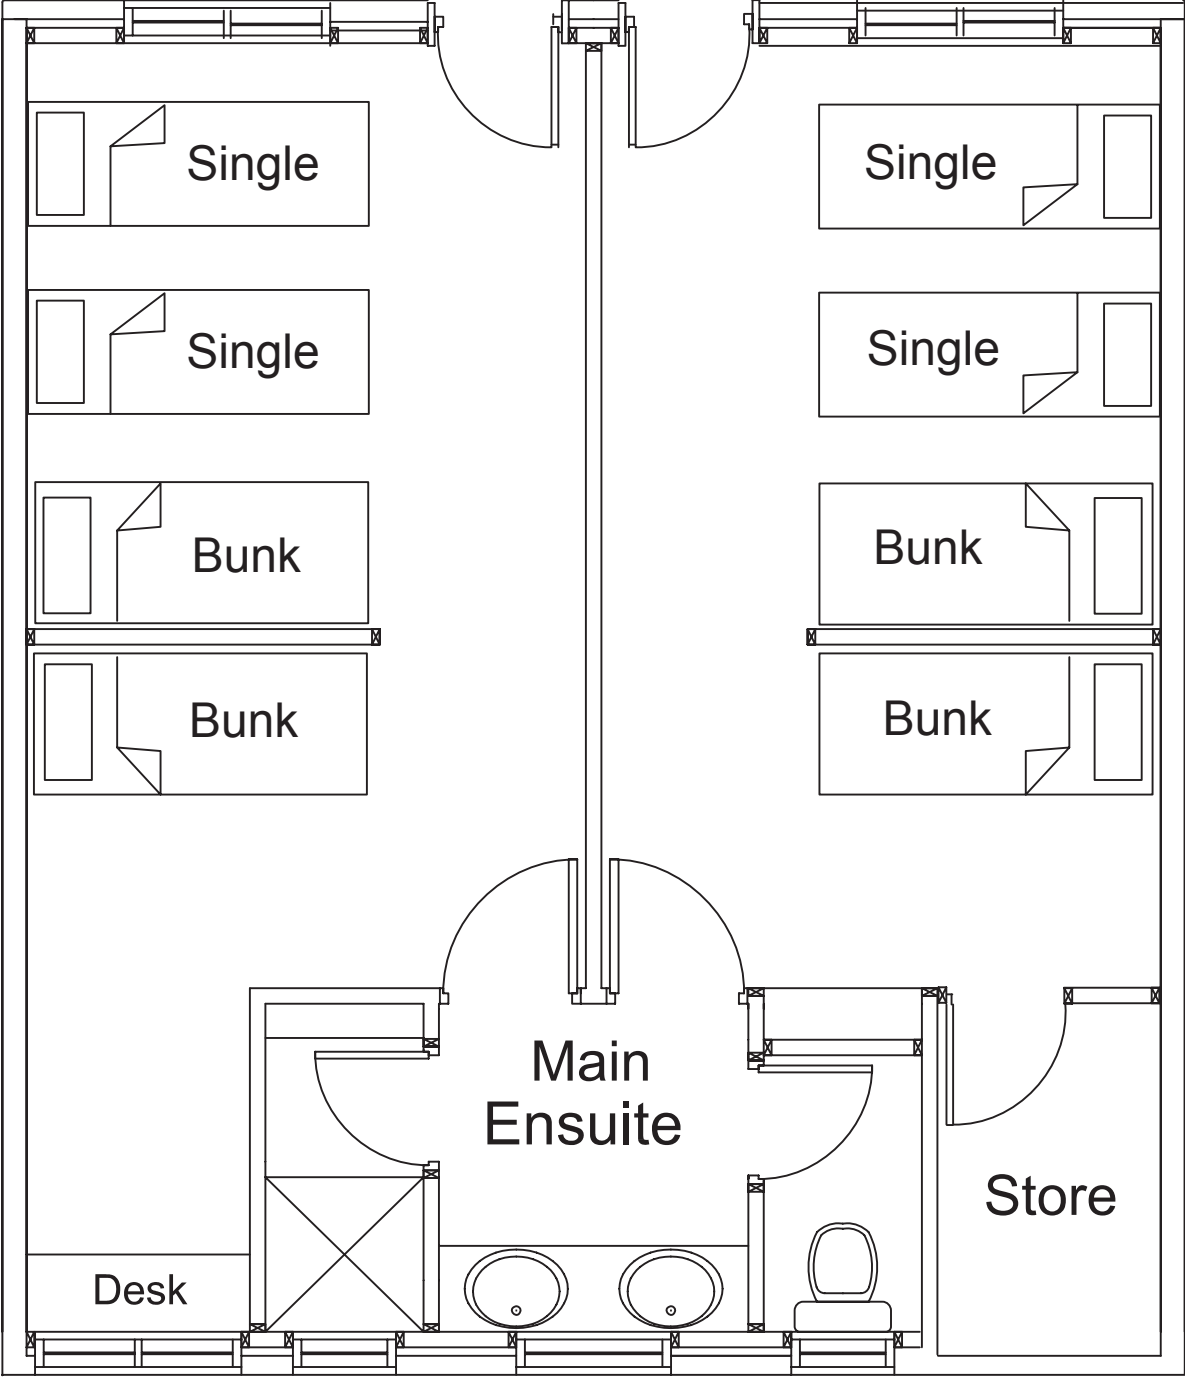

Phillip Island Adventure Resort

Silverleaves/Smiths/Woolamai
Room Layout